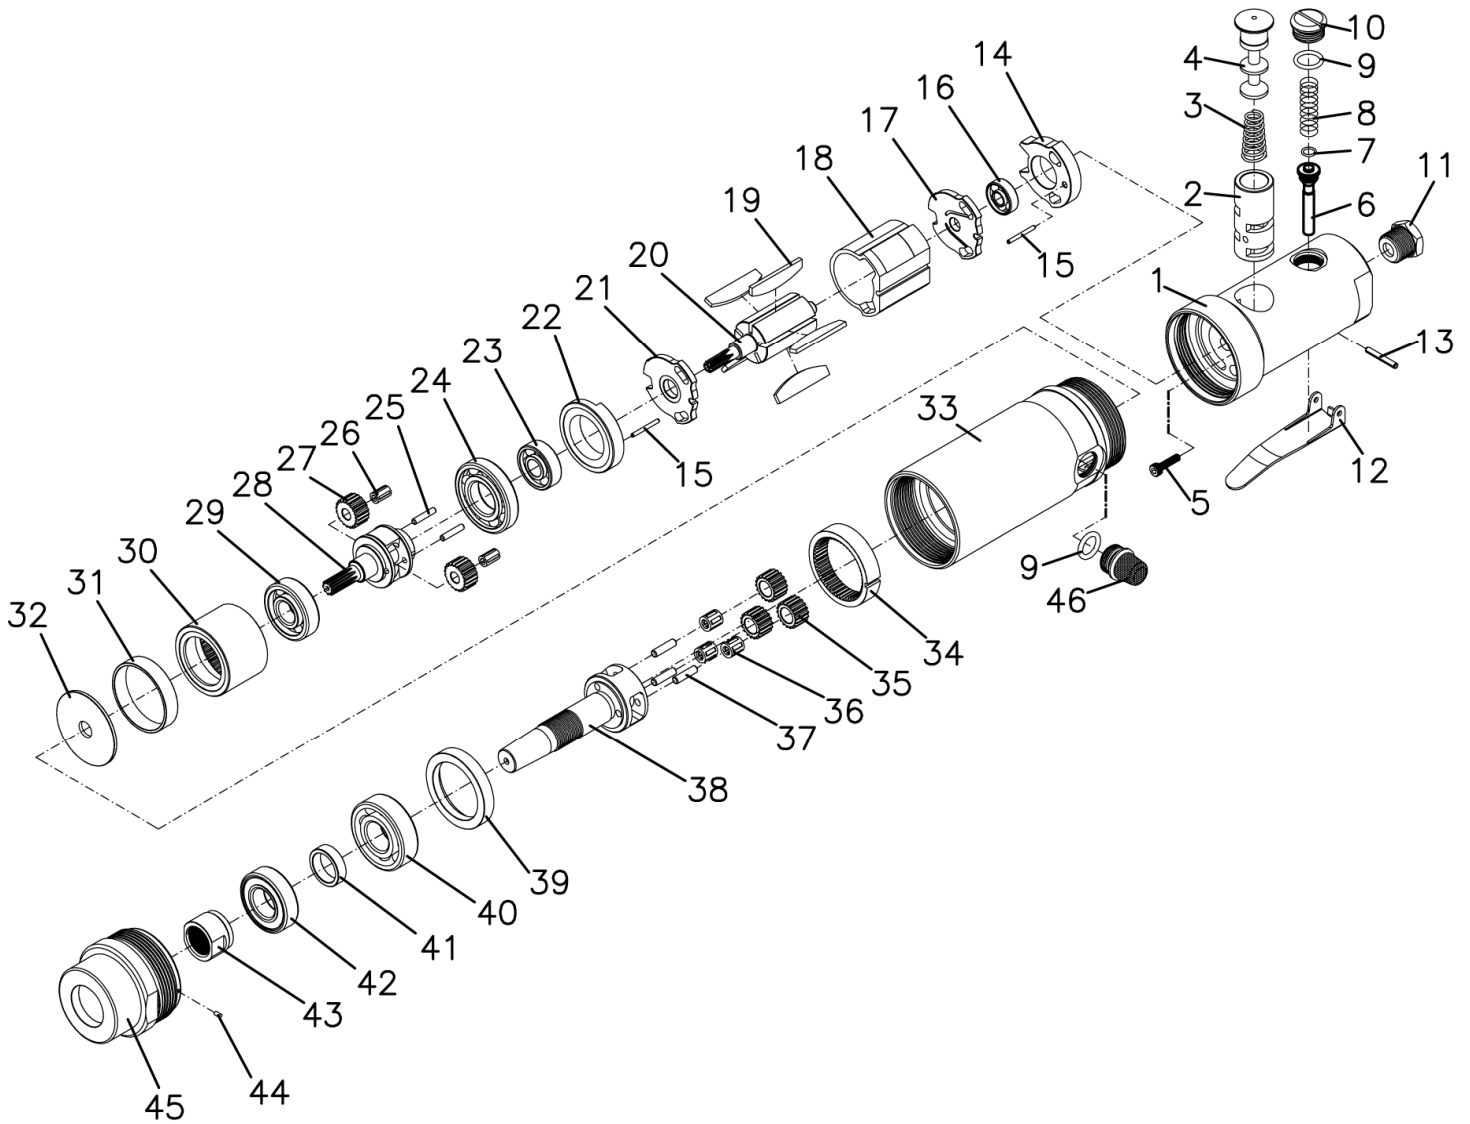

OP-484 High Torque Air Tapper

REF. NO	PART. NO	DESCRIPTION	Q' TY	REMARK	REF. NO	PART. NO	DESCRIPTION	Q' TY	REMARK
1	RL48301	HOUSING	1		24	RL48324	BALL BEARING	1	
2	RL48302	REVERSE BUSHING	1		25	RL48208	PIN	2	
3	RL48303	SPRING	1		26	RL48207	NEEDLE BEARING	2	
4	RL48304	REVERSE BUTTON	1		27	RL48327	BEVEL GEAR	2	
5	RL14020	SCREW	1		28	RL48328	PLANET CARRIER	1	
6	RL48306	VALVE STEM	1		29	RL48329	BALL BEARING	1	
7	RL48307	O-RING	1		30	RL48330	INTERNAL GEAR	1	
8	RL80407	SPRING	1		31	RL48331	RING	1	
9	RL80410	O-RING	2		32	RL48432	WASHER	1	
10	RL70312	VALVE CAP	1		33	RL48333	BODY	1	
11	RL20103	AIR INLET	1		34	RL48334	GEAR RING	1	
12	RL48312	THROTTLE LEVER	1		35	RL48335	BEVEL GEAR	3	
13	RL805132	PIN	1		36	RL48336	NEEDLE BEARING	3	
14	RL48314	REAR BEARING PLATE	1		37	RL48337	GEAR PIN	3	
15	RL48315	PIN	2		38	RL48438	PLANET CARRIER	1	
16	RL41045	BALL BEARING	1		39	RL48439	WASHER	1	
17	RL48317	REAR END PLATE	1		40	RL48440	BALL BEARING	1	
18	RL48318	CYLINDER	1		41	RL48441	SPACER	1	
19	RL48319	ROTOR BLADE	5		42	RL48442	BALL BEARING	1	
20	RL48320	ROTOR	1		43	RL48443	CLAMP NUT	1	
21	RL48321	FRONT END PLATE	1		44	RL48346	PIN	1	
22	RL48322	FRONT BEARING PLATE	1		45	RL48445	NOSE HOUSING	1	
23	RL48323	BALL BEARING	1		46	RL48359	SILENCER CAP	1	

Remark: Ref No. or Part No. has been noted by ※ are not in warranty.

<http://www.onpin.com.tw>

DATE : A